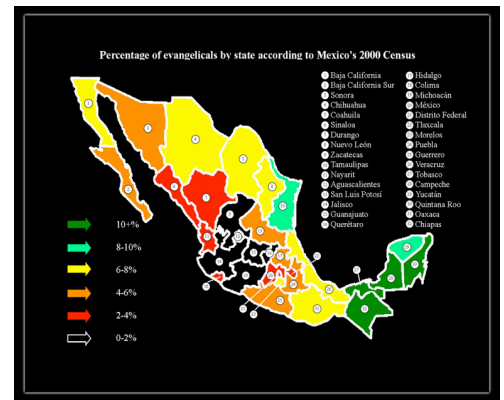

Personal Correspondence:

1224 NE Walnut St. Suite 144
Roseburg, OR 97470
Email: daren.walker@agmd.org
Phone: 541-270-1118